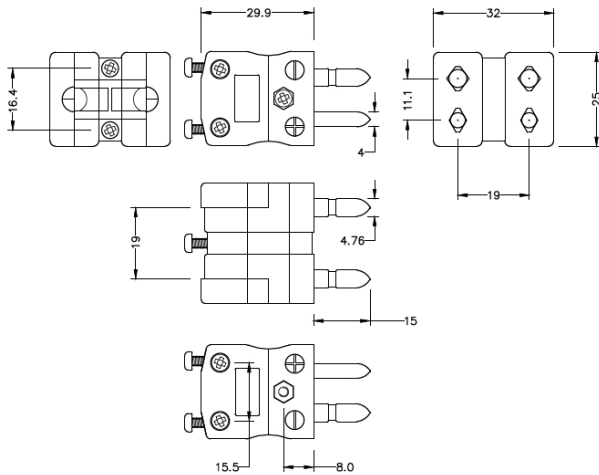

# Standard-Thermoelement-Duplex-Thermoelement -Stecker JS-R/S-MD Typ R/S JIS

**Standard Duplex in-line Plug**  
(dimensions in mm)

Labfacility are the UK's leading manufacturer of Temperature Sensors, Thermocouple Connectors and associated Temperature Instrumentation and stockings of Thermocouple Cables. The Company has been trading since 1971 and is ISO9001 accredited.

**Standard-Thermoelement-Duplex-Thermoelement-Stecker JS-R/S-MD Typ R/S JIS**

Robuste, mit Glas gefüllte Polyesterkörper. Stecker mit massiven Thermoelementstiften. Die Kontakte sind polarisiert, um eine falsche Verbindung zu verhindern

**Technische Daten****Specifications**

<b>Product Code</b>	XE-9326-001
<b>General Description</b>	Rugged glass filled polyester bodies, suitable for industrial applications.
<b>Thermocouple Type</b>	R/S JIS
<b>Connector Type</b>	Duplex Plug
<b>Connector Size</b>	Standard
<b>Colour</b>	Black
<b>Dimensions</b>	See Schematic Drawing (Product Literature Tab)
<b>Max. Temperature</b>	220°C
<b>Pins</b>	Solid Round Pins
<b>+Positive Contact</b>	Copper
<b>-Negative Contact</b>	Copper Alloy
<b>Standards Met</b>	BS EN 50212:1997. RoHS