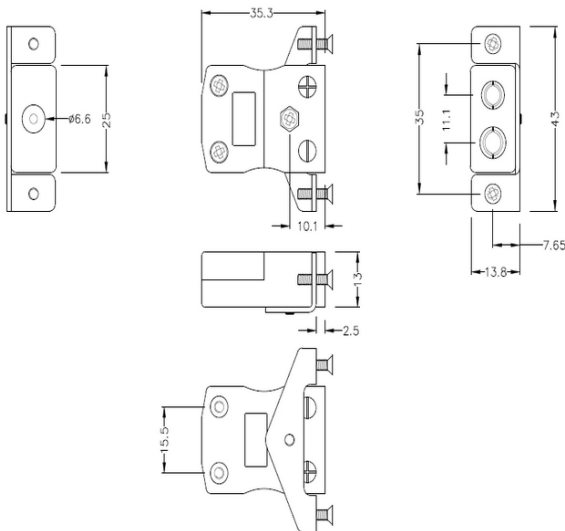

Standard-Thermoelement-Steckverbinder mit Edelstahlhalterung JS-E-SSPF Typ E JIS

Standard in-line Socket with stainless steel mounting bracket
(dimensions in mm)

Labfacility are the UK's leading manufacturer of Temperature Sensors, Thermocouple Connectors and associated Temperature Instrumentation and stockings of Thermocouple Cables. The Company has been trading since 1971 and is ISO9001 accredited.

Standard-Thermoelement-Steckverbinder mit Edelstahlhalterung JS-E-SSPF Typ E JIS

Fr den Einsatz in industrielleren Prozessen gedacht, kann aber in allen Anwendungen nach Wunsch eingesetzt werden

Technische Daten**Specifications**

Product Code	XE-9358-001
General Description	Intended for use in more industrial processes but can be used in all applications as desired
Thermocouple Type	E JIS
Connector Type	Socket with SS Bracket
Connector Size	Standard
Colour	Violet
Max. Temperature	220°C
+Positive Contact	Nickel Chromium
-Negative Contact	Copper Nickel
Standards Met	BS EN 50212:1997. RoHS