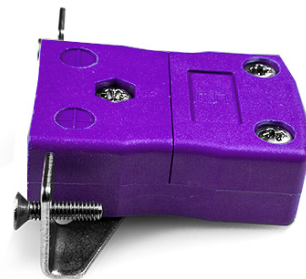

Standard-Thermoelement-Steckverbinder mit Edelstahlhalterung JS-E-SSPF Typ E JIS

Standard in-line Socket with stainless steel mounting bracket
(dimensions in mm)

Labfacility are the UK's leading manufacturer of Temperature Sensors, Thermocouple Connectors and associated Temperature Instrumentation and stockings of Thermocouple Cables. The Company has been trading since 1971 and is ISO9001 accredited.

Standard-Thermoelement-Steckverbinder mit Edelstahlhalterung JS-E-SSPF Typ E JIS

Fr den Einsatz in industrielleren Prozessen gedacht, kann aber in allen Anwendungen nach Wunsch eingesetzt werden

Technische Daten**Specifications**

Product Code	XE-9358-001
General Description	Intended for use in more industrial processes but can be used in all applications as desired
Thermocouple Type	E JIS
Connector Type	Socket with SS Bracket
Connector Size	Standard
Colour	Violet
Max. Temperature	220°C
+Positive Contact	Nickel Chromium
-Negative Contact	Copper Nickel
Standards Met	BS EN 50212:1997. RoHS