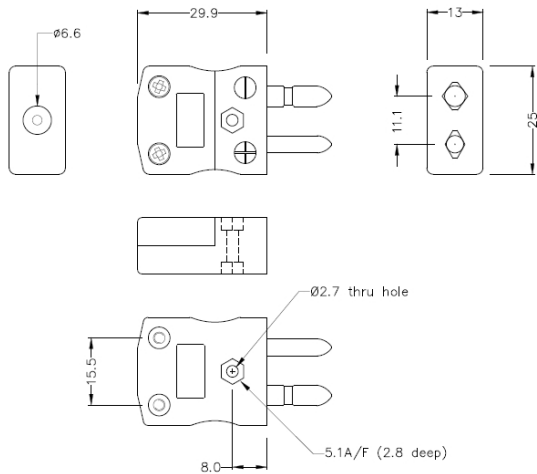

Standard-Thermoelementstecker JS-E-M Typ E JIS

Standard in-line Plug
(dimensions in mm)

Labfacility are the UK's leading manufacturer of Temperature Sensors, Thermocouple Connectors and associated Temperature Instrumentation and stockings of Thermocouple Cables. The Company has been trading since 1971 and is ISO9001 accredited.

Standard-Thermoelementstecker JS-E-M Typ E JIS

Die Kontakte bestehen aus echten Thermoelementlegierungen. Geeignet für industrielle Anwendungen

Technische Daten**Specifications**

| | |
|----------------------------|--|
| Product Code | XE-9350-001 |
| General Description | Contacts are polarised to prevent incorrect connection |
| Thermocouple Type | E JIS |
| Connector Type | Plug |
| Connector Size | Standard |
| Colour | Violet |
| Max. Temperature | 220°C |
| Pins | Solid Round Pins |
| +Positive Contact | Nickel Chromium |
| -Negative Contact | Copper Nickel |
| Standards Met | BS EN 50212:1997. RoHS |