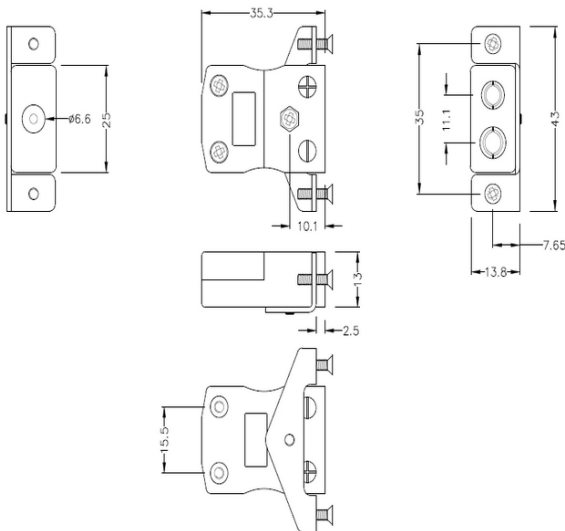

Standard-Thermokoppelstecker mit Edelsthalterung AS-E-SSPF Typ E ANSI

Standard in-line Socket with stainless steel mounting bracket
(dimensions in mm)

Labfacility are the UK's leading manufacturer of Temperature Sensors, Thermocouple Connectors and associated Temperature Instrumentation and stockings of Thermocouple Cables. The Company has been trading since 1971 and is ISO9001 accredited.

Standard-Thermokoppelstecker mit Edelstahlhalterung AS-E-SSPF Typ E ANSI

Fr den Einsatz in industrielleren Prozessen gedacht, kann aber in allen Anwendungen nach Wunsch eingesetzt werden

Technische Daten**Specifications**

Product Code	XE-9118-001
General Description	Intended for use in more industrial processes but can be used in all applications as desired
Thermocouple Type	E ANSI
Connector Type	Socket with SS Bracket
Connector Size	Standard
Colour	Violet
Max. Temperature	220°C
+Positive Contact	Nickel Chromium
-Negative Contact	Copper Nickel
Standards Met	BS EN 50212:1997. RoHS