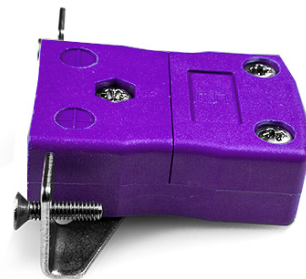

Standard-Thermokoppelstecker mit Edelsthalterung AS-E-SSPF Typ E ANSI

Standard in-line Socket with stainless steel mounting bracket
(dimensions in mm)

Labfacility are the UK's leading manufacturer of Temperature Sensors, Thermocouple Connectors and associated Temperature Instrumentation and stockings of Thermocouple Cables. The Company has been trading since 1971 and is ISO9001 accredited.

Standard-Thermokoppelstecker mit Edelstahlhalterung AS-E-SSPF Typ E ANSI

Fr den Einsatz in industrielleren Prozessen gedacht, kann aber in allen Anwendungen nach Wunsch eingesetzt werden

Technische Daten**Specifications**

Product Code	XE-9118-001
General Description	Intended for use in more industrial processes but can be used in all applications as desired
Thermocouple Type	E ANSI
Connector Type	Socket with SS Bracket
Connector Size	Standard
Colour	Violet
Max. Temperature	220°C
+Positive Contact	Nickel Chromium
-Negative Contact	Copper Nickel
Standards Met	BS EN 50212:1997. RoHS