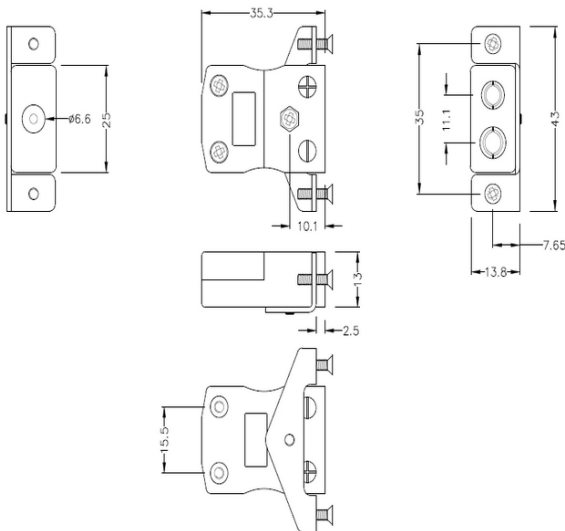

Standard-Thermokoppelstecker mit Edelstahlhalterung AS-J-SSPF Typ J ANSI

Standard in-line Socket with stainless steel mounting bracket
(dimensions in mm)

Labfacility are the UK's leading manufacturer of Temperature Sensors, Thermocouple Connectors and associated Temperature Instrumentation and stockings of Thermocouple Cables. The Company has been trading since 1971 and is ISO9001 accredited.

Standard-Thermokoppelstecker mit Edelstahlhalterung AS-J-SSPF Typ J ANSI

Fr den Einsatz in industrielleren Prozessen gedacht, kann aber in allen Anwendungen nach Wunsch eingesetzt werden

Technische Daten**Specifications**

Product Code	XE-9138-001
General Description	Intended for use in more industrial processes but can be used in all applications as desired
Thermocouple Type	J ANSI
Connector Type	Socket with SS Bracket
Connector Size	Standard
Colour	Black
Max. Temperature	220°C
+Positive Contact	Iron
-Negative Contact	Copper Nickel
Standards Met	BS EN 50212:1997. RoHS