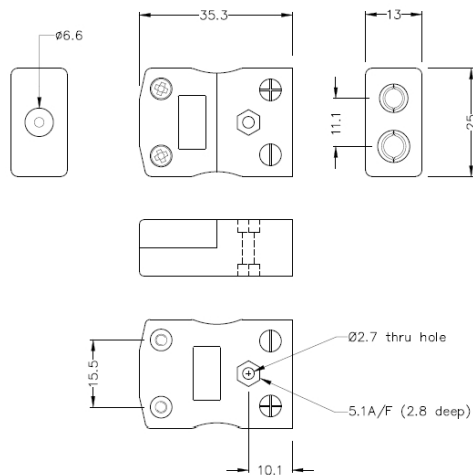

## Standard-Thermoelement-Steckverbinder In-Line Steckdose IS-E-F Typ E IEC

**Standard in-line Socket**  
(dimensions in mm)

Labfacility are the UK's leading manufacturer of Temperature Sensors, Thermocouple Connectors and associated Temperature Instrumentation and stockings of Thermocouple Cables. The Company has been trading since 1971 and is ISO9001 accredited.

**Standard-Thermoelement-Steckverbinder In-Line Steckdose IS-E-F Typ E IEC**

Akzeptiert standardmige runde Steckerstifte, geeignet fr industrielle Anwendungen

**Technische Daten****Specifications**

<b>Product Code</b>	XE-1632-001
<b>General Description</b>	Accepts standard round plug pins, contacts are polarised to prevent incorrect connection.
<b>Thermocouple Type</b>	E IEC
<b>Connector Type</b>	Socket
<b>Connector Size</b>	Standard
<b>Colour</b>	Violet
<b>Max. Temperature</b>	220°C
<b>+Positive Contact</b>	Nickel Chromium
<b>-Negative Contact</b>	Copper Nickel
<b>Standards Met</b>	BS EN 50212:1997. RoHS