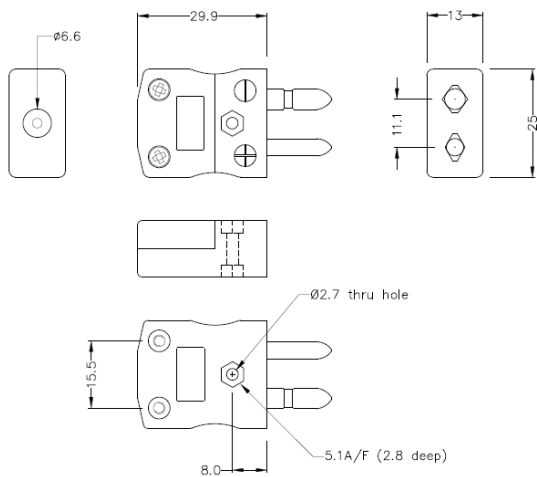

# Standard-Thermoelement-Stecker IS-R/S-M Typ R/S IEC

**Standard in-line Plug**  
(dimensions in mm)

Labfacility are the UK's leading manufacturer of Temperature Sensors, Thermocouple Connectors and associated Temperature Instrumentation and stockings of Thermocouple Cables. The Company has been trading since 1971 and is ISO9001 accredited.

**Standard-Thermoelement-Stecker IS-R/S-M Typ R/S IEC**

Die Kontakte bestehen aus echten Thermoelementlegierungen. Geeignet für industrielle Anwendungen

**Technische Daten****Specifications**

<b>Product Code</b>	XE-1590-001
<b>General Description</b>	Contacts are polarised to prevent incorrect connection
<b>Thermocouple Type</b>	R/S IEC
<b>Connector Type</b>	Plug
<b>Connector Size</b>	Standard
<b>Colour</b>	Orange
<b>Max. Temperature</b>	220°C
<b>Pins</b>	Solid Round Pins
<b>+Positive Contact</b>	Copper
<b>-Negative Contact</b>	Copper Alloy
<b>Standards Met</b>	BS EN 50212:1997. RoHS
<b>Series</b>	Standard Connector