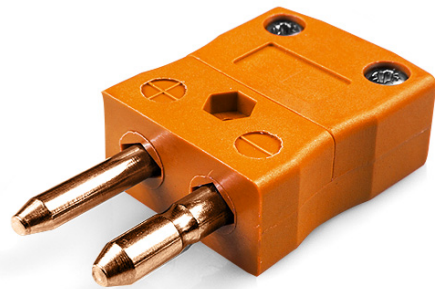

# Standard-Thermoelement-Stecker IS-R/S-M Typ R/S IEC

**Standard in-line Plug**  
(dimensions in mm)

Labfacility are the UK's leading manufacturer of Temperature Sensors, Thermocouple Connectors and associated Temperature Instrumentation and stockings of Thermocouple Cables. The Company has been trading since 1971 and is ISO9001 accredited.

**Standard-Thermoelement-Stecker IS-R/S-M Typ R/S IEC**

Die Kontakte bestehen aus echten Thermoelementlegierungen. Geeignet für industrielle Anwendungen

**Technische Daten****Specifications**

<b>Product Code</b>	XE-1590-001
<b>General Description</b>	Contacts are polarised to prevent incorrect connection
<b>Thermocouple Type</b>	R/S IEC
<b>Connector Type</b>	Plug
<b>Connector Size</b>	Standard
<b>Colour</b>	Orange
<b>Max. Temperature</b>	220°C
<b>Pins</b>	Solid Round Pins
<b>+Positive Contact</b>	Copper
<b>-Negative Contact</b>	Copper Alloy
<b>Standards Met</b>	BS EN 50212:1997. RoHS
<b>Series</b>	Standard Connector