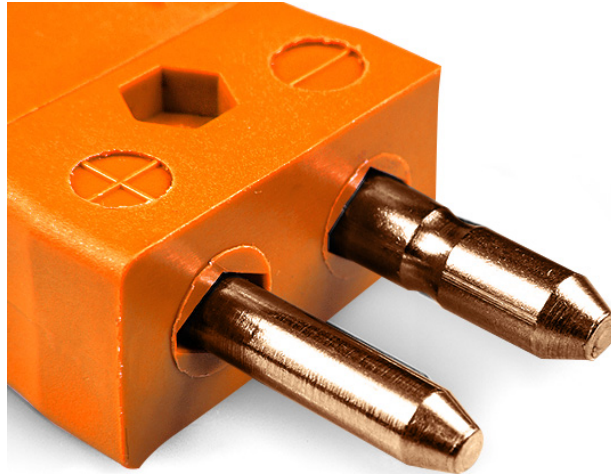

# Standard-Thermoelement-Stecker IS-R/S-M Typ R/S IEC

**Standard in-line Plug**  
(dimensions in mm)

Labfacility are the UK's leading manufacturer of Temperature Sensors, Thermocouple Connectors and associated Temperature Instrumentation and stockings of Thermocouple Cables. The Company has been trading since 1971 and is ISO9001 accredited.

**Standard-Thermoelement-Stecker IS-R/S-M Typ R/S IEC**

Die Kontakte bestehen aus echten Thermoelementlegierungen. Geeignet für industrielle Anwendungen

**Technische Daten****Specifications**

<b>Product Code</b>	XE-1590-001
<b>General Description</b>	Contacts are polarised to prevent incorrect connection
<b>Thermocouple Type</b>	R/S IEC
<b>Connector Type</b>	Plug
<b>Connector Size</b>	Standard
<b>Colour</b>	Orange
<b>Max. Temperature</b>	220°C
<b>Pins</b>	Solid Round Pins
<b>+Positive Contact</b>	Copper
<b>-Negative Contact</b>	Copper Alloy
<b>Standards Met</b>	BS EN 50212:1997. RoHS
<b>Series</b>	Standard Connector