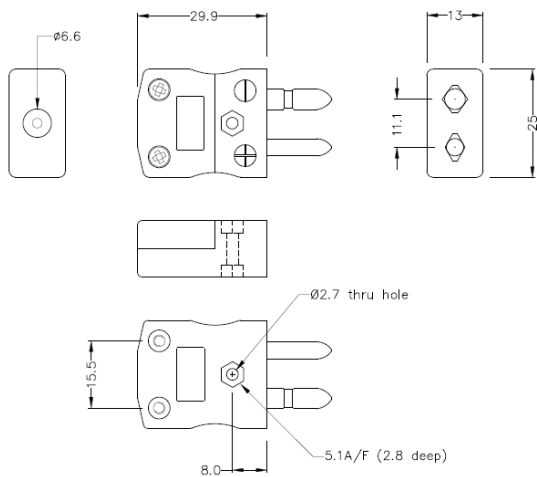

## Standard-Thermoelementstecker IS-J-M Typ J IEC

**Standard in-line Plug**  
(dimensions in mm)

Labfacility are the UK's leading manufacturer of Temperature Sensors, Thermocouple Connectors and associated Temperature Instrumentation and stockings of Thermocouple Cables. The Company has been trading since 1971 and is ISO9001 accredited.

**Standard-Thermoelementstecker IS-J-M Typ J IEC**

Die Kontakte bestehen aus echten Thermoelementlegierungen. Geeignet für industrielle Anwendungen

**Technische Daten****Specifications**

<b>Product Code</b>	XE-1460-001
<b>General Description</b>	Contacts are polarised to prevent incorrect connection
<b>Thermocouple Type</b>	J IEC
<b>Connector Type</b>	Plug
<b>Connector Size</b>	Standard
<b>Colour</b>	Black
<b>Max. Temperature</b>	220°C
<b>Pins</b>	Solid Round Pins
<b>+Positive Contact</b>	Iron
<b>-Negative Contact</b>	Copper Nickel
<b>Standards Met</b>	BS EN 50212:1997. RoHS
<b>Series</b>	Standard Connector