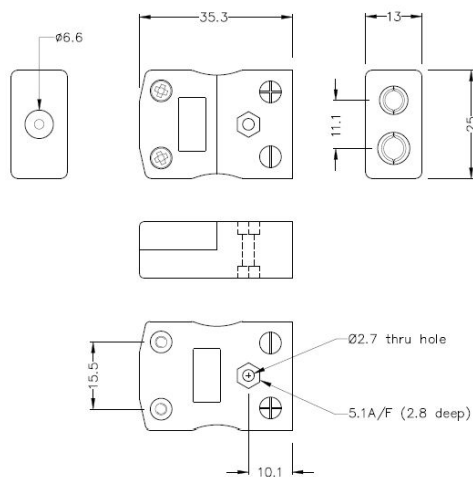

## Standard Thermoelement Stecker & Socket IS-T-M+F Typ T IEC

**Standard in-line Plug**  
(dimensions in mm)

**Standard in-line Socket**  
(dimensions in mm)

Labfacility are the UK's leading manufacturer of Temperature Sensors, Thermocouple Connectors and associated Temperature Instrumentation and stockings of Thermocouple Cables. The Company has been trading since 1971 and is ISO9001 accredited.

<b>Product Code</b>	XE-1044-001
<b>General Description</b>	Contacts are polarised to prevent incorrect connection
<b>Thermocouple Type</b>	T IEC
<b>Connector Size</b>	Standard
<b>Connector Type</b>	Plug & Socket
<b>Colour</b>	Brown
<b>Max. Temperature</b>	220°C
<b>Pins</b>	Solid Round Pins
<b>+Positive Contact</b>	Copper
<b>-Negative Contact</b>	Copper Nickel
<b>Standards Met</b>	BS EN 50212:1997. RoHS