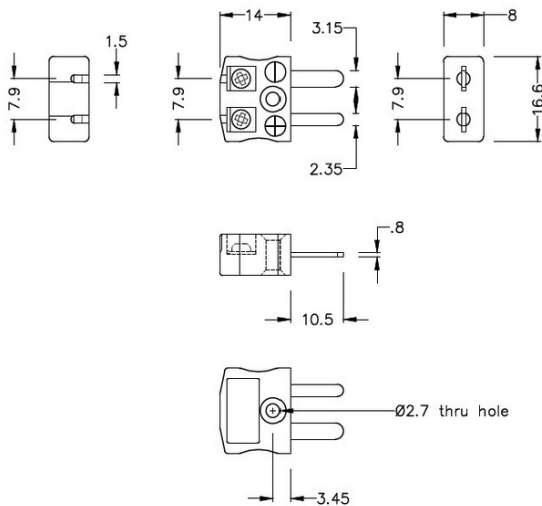

Miniatur-Schnelldrahtstecker Thermoelementstecker IM-E-MQ Typ E IEC

Miniature in-line Plug - Quick Wire
(dimensions in mm)

Labfacility are the UK's leading manufacturer of Temperature Sensors, Thermocouple Connectors and associated Temperature Instrumentation and stockings of Thermocouple Cables. The Company has been trading since 1971 and is ISO9001 accredited.

Miniatur-Thermoelement-Steckverbinder Schnelldrahtstecker IM-E-MQ Typ E IEC

Miniaturstecker mit flachen Steckerstiften. Einfache Jab-In-Verbindung fr eine schnelle Kndigung. Einfach den Draht eindrcken und die Schraube festziehen.

Technische Daten**Specifications**

Product Code	XE-1341-001
General Description	Easy jab-in connection for rapid termination.
Thermocouple Type	E IEC
Connector Type	Quick Wire Plug
Connector Size	Miniature
Colour	Violet
Max. Temperature	220°C
Pins	Flat Pins
+Positive Contact	Nickel Chromium
-Negative Contact	Copper Nickel
Standards Met	BS EN 50212:1997. RoHS