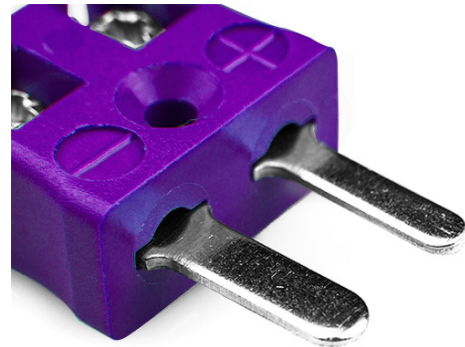

Miniatur-Schnelldrahtstecker Thermoelementstecker IM-E-MQ Typ E IEC

Miniature in-line Plug - Quick Wire
(dimensions in mm)

Labfacility are the UK's leading manufacturer of Temperature Sensors, Thermocouple Connectors and associated Temperature Instrumentation and stockings of Thermocouple Cables. The Company has been trading since 1971 and is ISO9001 accredited.

Miniatur-Thermoelement-Steckverbinder Schnelldrahtstecker IM-E-MQ Typ E IEC

Miniaturstecker mit flachen Steckerstiften. Einfache Jab-In-Verbindung fr eine schnelle Kndigung. Einfach den Draht eindrcken und die Schraube festziehen.

Technische Daten**Specifications**

Product Code	XE-1341-001
General Description	Easy jab-in connection for rapid termination.
Thermocouple Type	E IEC
Connector Type	Quick Wire Plug
Connector Size	Miniature
Colour	Violet
Max. Temperature	220°C
Pins	Flat Pins
+Positive Contact	Nickel Chromium
-Negative Contact	Copper Nickel
Standards Met	BS EN 50212:1997. RoHS