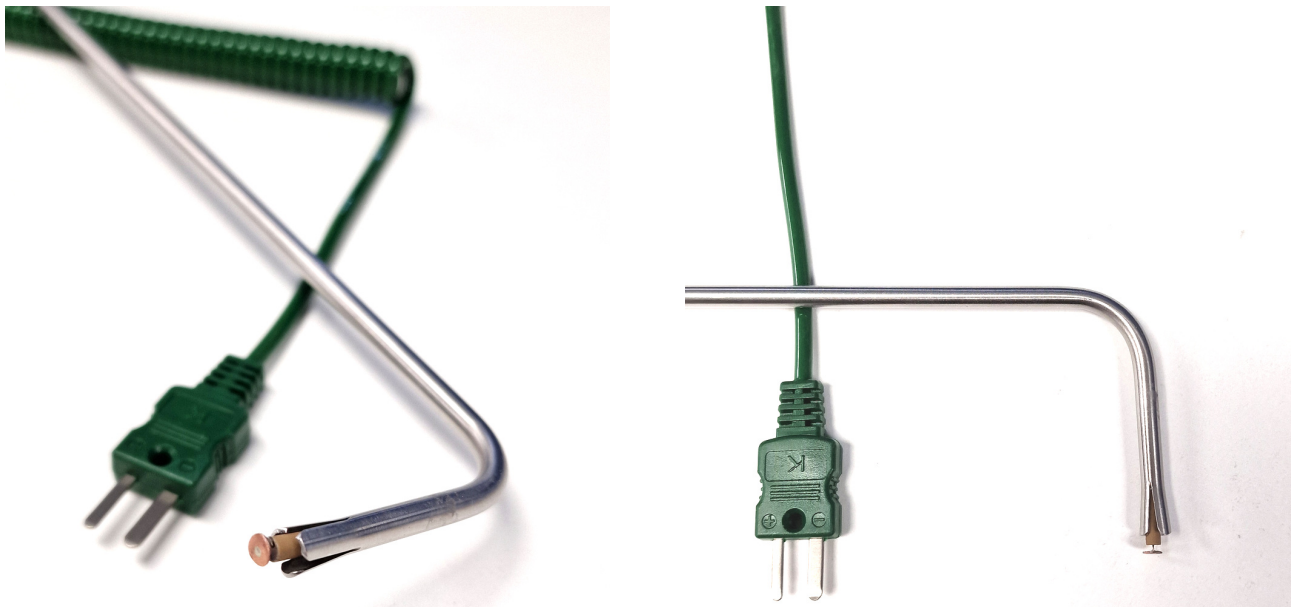

## Typ K IEC rechtwinklig Kupferscheibenspitze

Labfacility are the UK's leading manufacturer of Temperature Sensors, Thermocouple Connectors and associated Temperature Instrumentation and stockings of Thermocouple Cables. The Company has been trading since 1971 and is ISO9001 accredited.

Edelstahlmantel mit geformtem Griff und 2 Metern gewickeltem Verlängerungskabel, abgeschlossen in einem Miniatur-Thermoelement-Stecker.

## Specifications

<b>Product Code</b>	XE-3817-001
<b>General Description</b>	Surface temperature spring loaded thermocouple with right angled probe and copper disc tip
<b>Thermocouple Type</b>	K
<b>Calibration</b>	IEC
<b>Cable Length</b>	2m
<b>Cable Termination</b>	Fitted Plug
<b>Max. Temperature</b>	+600°C
<b>Dimensions</b>	Probe O8mm(17mmL) Tip x 60mm Hot Leg and O6mm x 180mm Cold Leg with O4.5mm copper disc.
<b>Series</b>	Handheld Probe