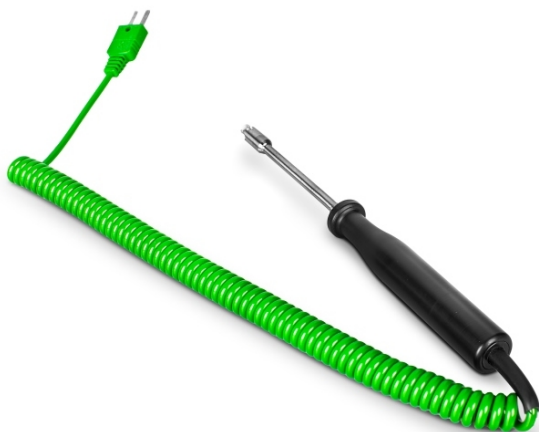

Handgehaltenes federbelastetes Thermoelement mit Kupferscheibenspitze Typ K

Labfacility are the UK's leading manufacturer of Temperature Sensors, Thermocouple Connectors and associated Temperature Instrumentation and stockings of Thermocouple Cables. The Company has been trading since 1971 and is ISO9001 accredited.

Edelstahlmantel mit geformtem Griff und 2 Metern gewickeltem Verlängerungskabel, abgeschlossen in einem Miniatur-Thermoelement-Stecker.

Specifications

Product Code	XE-3816-001
General Description	Surface temperature spring loaded thermocouple with copper disc tip
Thermocouple Type	K
Calibration	IEC
Cable Length	2m Fully Extended
Cable Type	Retractable Curly Thermocouple Lead - Polyurethane outer
Cable Termination	Miniature Plug
Max. Temperature	+600°C
Dimensions	Probe 4.7mmO x 63mm long stem, O8 x 17mm tip with O4.5mm copper disc
Tip	Copper disc tip
Series	Handheld Probe