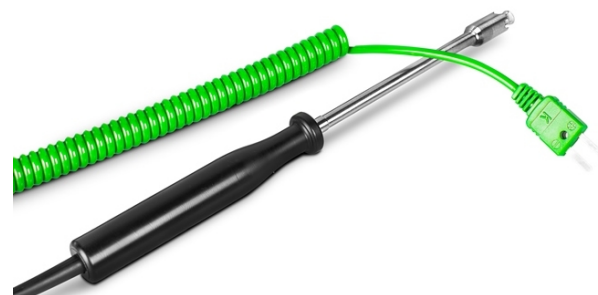

Handgehaltenes federbelastetes Thermoelement mit Kupferscheibenspitze Typ K

Labfacility are the UK's leading manufacturer of Temperature Sensors, Thermocouple Connectors and associated Temperature Instrumentation and stockings of Thermocouple Cables. The Company has been trading since 1971 and is ISO9001 accredited.

Edelstahlmantel mit geformtem Griff und 2 Metern gewickeltem Verlängerungskabel, abgeschlossen in einem Miniatur-Thermoelement-Stecker.

Specifications

Product Code	XE-3816-001
General Description	Surface temperature spring loaded thermocouple with copper disc tip
Thermocouple Type	K
Calibration	IEC
Cable Length	2m Fully Extended
Cable Type	Retractable Curly Thermocouple Lead - Polyurethane outer
Cable Termination	Miniature Plug
Max. Temperature	+600°C
Dimensions	Probe 4.7mmO x 63mm long stem, O8 x 17mm tip with O4.5mm copper disc
Tip	Copper disc tip
Series	Handheld Probe