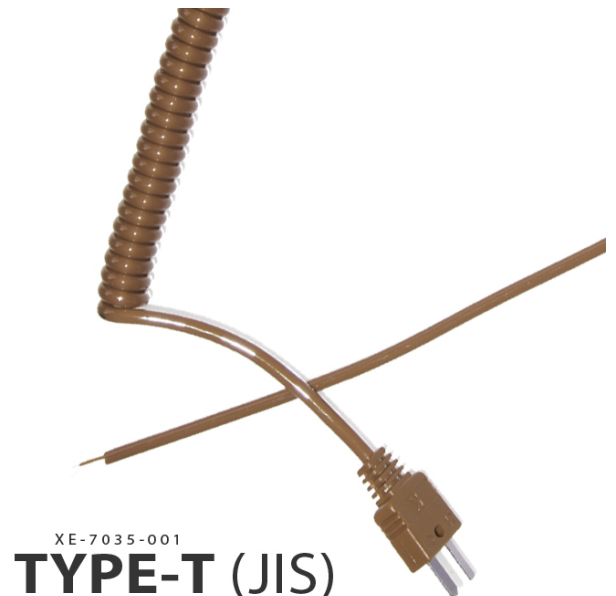

Typ T einziehbares curly Thermoelement Lead (JIS)

XE-7035-001
TYPE-T (JIS)

Labfacility are the UK's leading manufacturer of Temperature Sensors, Thermocouple Connectors and associated Temperature Instrumentation and stockings of Thermocouple Cables. The Company has been trading since 1971 and is ISO9001 accredited.

Erhältlich in Typ T

Farbe kodiert zu JIS

2 Meter lang bei vollständiger Verlängerung

Beendet mit einem eingebauten Miniaturstecker

Polyurethan außen

Spezifikationen

Specifications

Product Code	XE-7035-001
Cable Length	2M fully extended
Cable Type	Polyurethane outer
Connector Type	Thermocouple Plug
Connector Size	Miniature
Colour	Brown
Standards Met	Colour code to JIS
Thermocouple Type	T
Termination Type	Miniature Thermocouple Plug